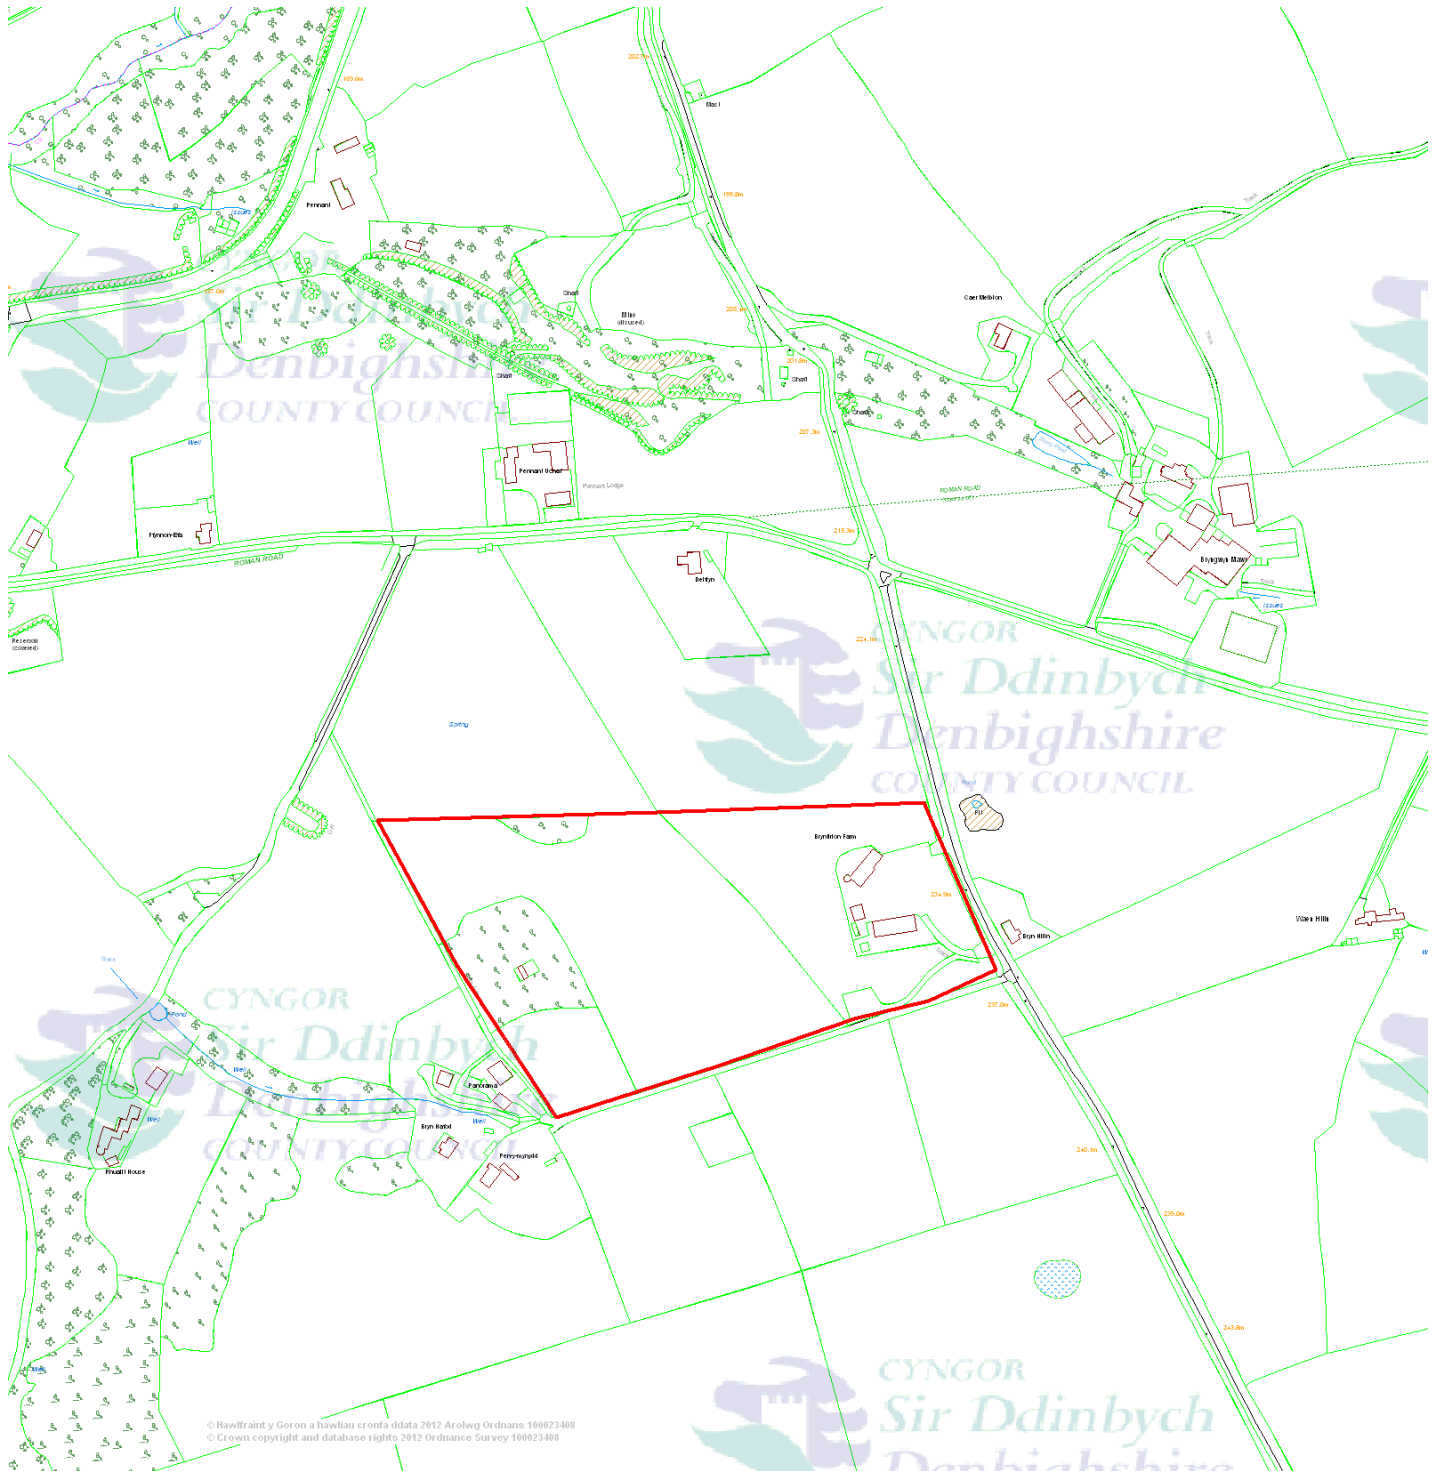

Heading:

ENF/2012/00033
BRYNTIRION FARM
RHUALLT, ST. ASAPH, LL17 0TG

Graham Boase
Head of Planning & Public Protection
Denbighshire County Council
Caledfryn
Smithfield Road
Denbigh
Denbighshire LL16 3RJ
Tel: 01824 706800 Fax: 01824 706709

The Site

Date 31/10/2012
Centre = 308724 E 375109 N

Scale 1/5000

This map is reproduced from Ordnance Survey material with the permission of Ordnance Survey on behalf of the Controller of Her Majesty's Stationery Office.
© Crown copyright. Unauthorized reproduction infringes Crown copyright and may lead to prosecution or civil proceedings. Denbighshire County Council. 100023408. 2011.

Atgynhychir y map hwn o ddeunydd yr Ordnance Survey gyda chaniatâd yr Ordnance Survey ar ran Rheolwr Llyfrfa Ei Mawrhydi
© Hawffraint y Goron. Mae atgynhychu heb ganiatâd yn torri hawffraint y Goron a gall hyn arwain at erlyniad neu achos sifil. Cyngor Sir Ddinbych. 100023408. 2011.